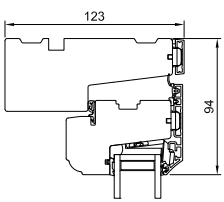

1 Vertical section head