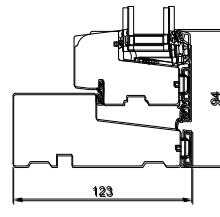

3 Vertical section sill

Best performance
(double glazed)

1,29

U-Value
W/m²K EU-size

Part Q
Compliant

34

Sound reduction
dB Rw

85

Life expectancy
years