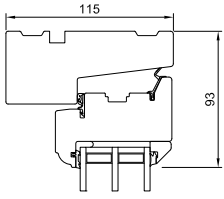

Sectional details

FORMA

1 Vertical section head