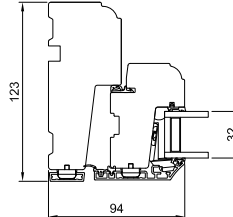

2 Horizontal section jamb