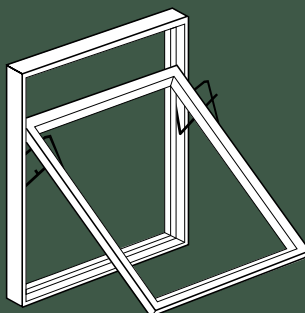

# Opening types

Top  
guided

Top Guided windows are a simple, elegant and user-friendly design. Opening is controlled by tracks and slides. When opening the window the top of the sash slides downwards as the bottom of the sash opens outwards. Adjustable friction ironmongery allows an almost infinite choice of open positions.

Top  
swing

In everyday operation the fully reversible window functions as a Top Guided window. However it is possible to turn the sash through 170 degrees to clean the glass from the inside.

Side  
hung

Side Guided windows are controlled by tracks and slides that allow the window to be fixed in any open position. However, when opened, the hinge side of the sash moves toward the middle to create an opening that allows the glass to be cleaned from the inside.