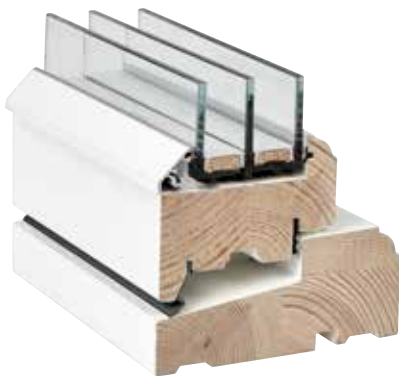

Timber & Timber/aluminium

Rationel FORMA

Our 'energy-contributing' Rationel FORMA windows offer the same excellent properties as Rationel FORMAPLUS, but these windows are made entirely from timber. The angled glazing bead and ovolo moulded profile make it an ideal choice for country-style and traditional designs. Rationel FORMA ensures that high levels of daylight and solar heat gain are achieved. This free heat is the best energy source available and also provides a healthy and comfortable indoor climate. These windows come with security ironmongery as standard, and are suitable for Passiv Haus buildings.

Rationel FORMAPLUS

The design of FORMAPLUS is slim and traditional, available in a range of country-style designs with various configurations of glazing bars. The slim design also allows maximum natural light into the home.

Made from timber, with external aluminium cladding, Rationel FORMAPLUS offers all the benefits of natural wood on the inside and easy maintenance on the outside. The range is available with security ironmongery as standard, and are suitable for Passiv Haus buildings.

Rationel FORMA & Rationel FORMAPLUS come with security hardware as standard to meet SBD requirements. The vast majority of timber originates from FSC-certified forests. Read more at www.rationel.co.uk