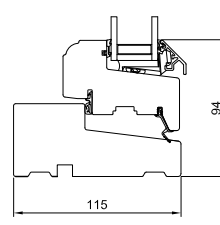

3 Vertical section sill

Best performance
(double glazed)

1,29

U-Value
W/m²K EU-size

Part Q
Compliant

34

Sound reduction
dB Rw

60

Life expectancy
years