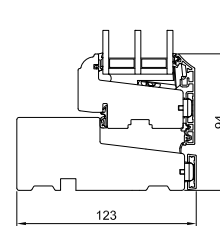

3 Vertical section sill

Best performance
(triple glazed)

0,79

U-Value
W/m²K EU-size

Part Q
Compliant

43

Sound reduction
dB Rw

85

Life expectancy
years