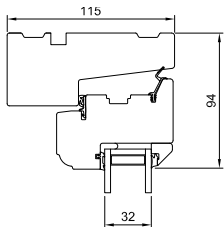

1 Vertical section head