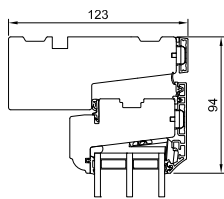

FORMAPLUS

1 Vertical section head