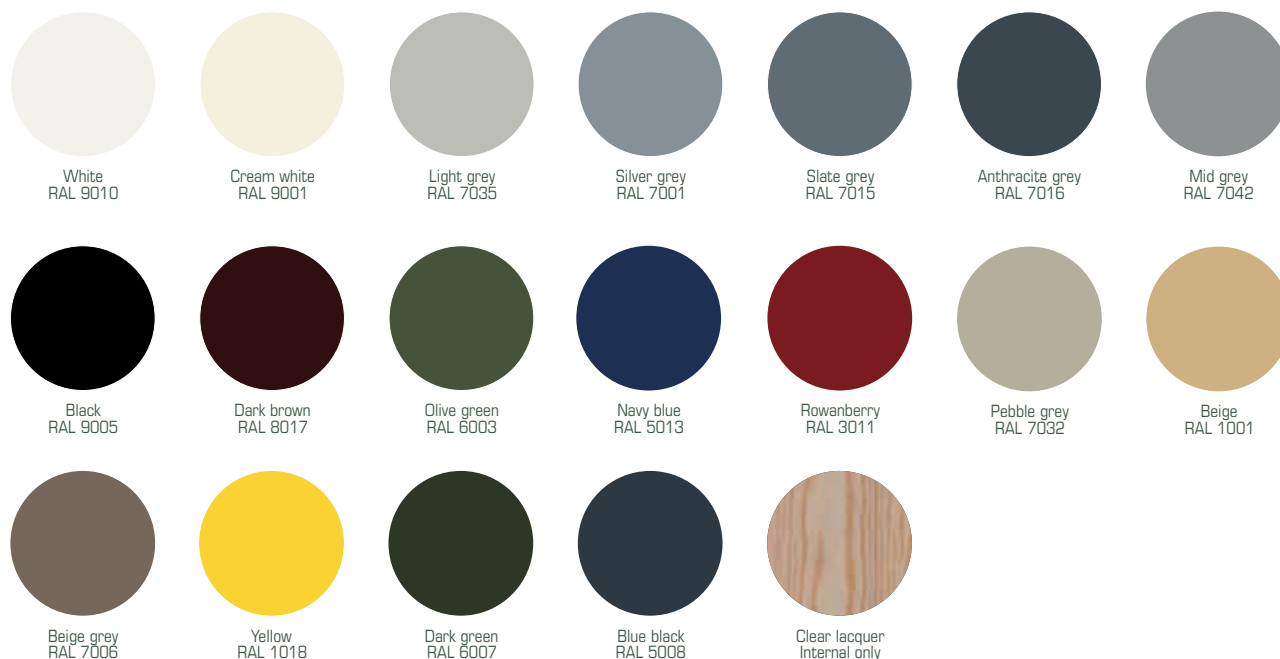

Colours

Standard RAL Colours

The colours shown cannot be reproduced exactly.