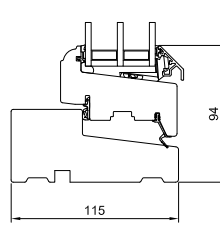

3 Vertical section sill

Best performance
(triple glazed)

0,78

U-Value
W/m²K EU-size

Part Q
Compliant

43

Sound reduction
dB Rw

60

Life expectancy
years