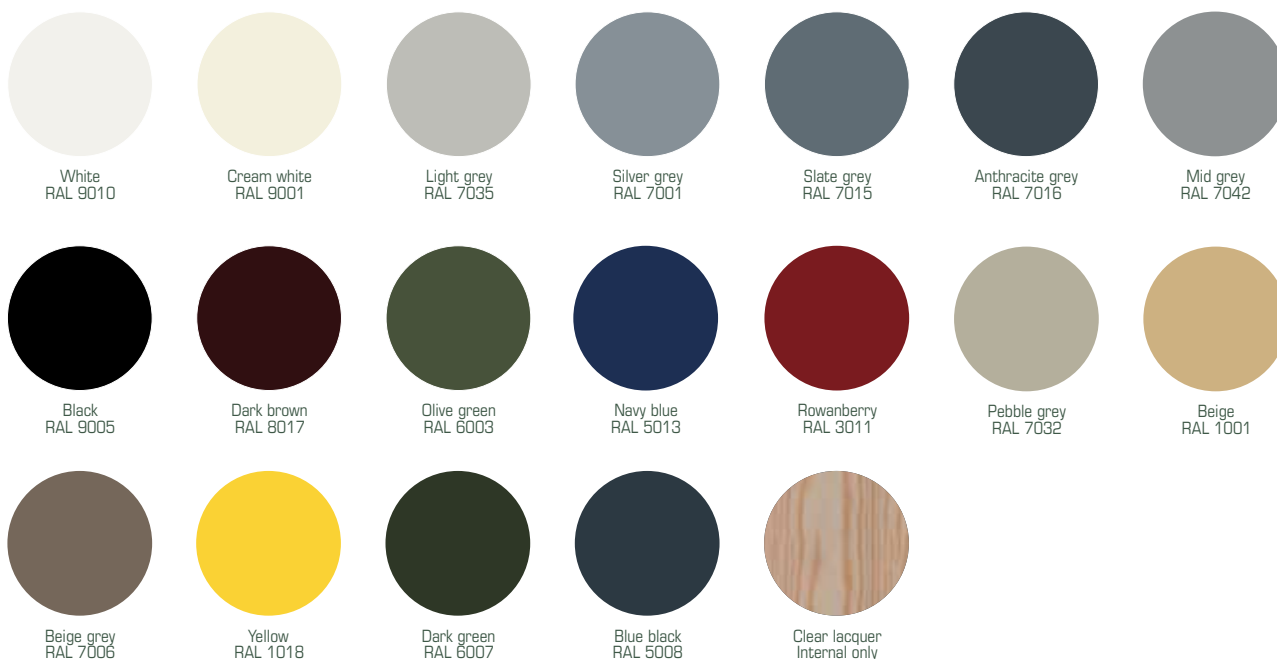

Colours

Standard RAL colours

The colours shown cannot be reproduced exactly.

Standard RAL Colours

Rational AURA and Rational AURAPLUS windows and doors are available in one standard colour on both the inside and outside of the frame. It is possible to have a split colour solution on Rational AURAPLUS, where you are able to have a different colour on the outside to what you choose for the inside.