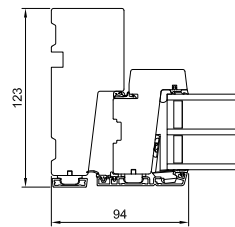

Granite (AURAPLUS only)

The colours shown cannot be reproduced exactly.

Technical information

Minimum/maximum sizes
Durability tests
Sectional details

Minimum/maximum sizes

Opening function	Minimum width	Minimum height	Maximum width	Maximum height
 Top Guided	358 mm	388 mm	1798 mm	1598 mm
 Side Hung	358 mm	358 mm	948 mm	1798 mm
 Side Guided	458mm	438 mm	998 mm	1598 mm
 Top Swing	558 mm	548 mm	1598 mm	1598 mm
 Fixed Light	250 mm	250 mm	2998 mm	2998 mm
 Tilt & turn	500 mm	510 mm	1300 mm	2400 mm

Water tightness
600PA

Sectional details

AURA

1 Vertical section head

2 Horizontal section jamb

3 Vertical section sill

1 Vertical section head

2 Horizontal section jamb

3 Vertical section sill

AURAPLUS

1 Vertical section head

2 Horizontal section jamb

3 Vertical section sill

1 Vertical section head

2 Horizontal section jamb

3 Vertical section sill