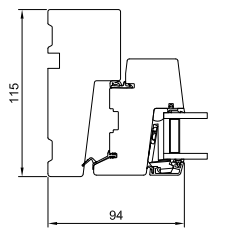

Granite (AURAPLUS only)

The colours shown cannot be reproduced exactly.

Technical information

Minimum/maximum sizes
Durability tests
Sectional details

Minimum/maximum sizes

Opening function	Minimum width	Minimum height	Maximum width	Maximum height
 Top Guided	358 mm	388 mm	1798 mm	1598 mm
 Side Hung	358 mm	358 mm	948 mm	1798 mm
 Side Guided	458mm	438 mm	998 mm	1598 mm
 Top Swing	558 mm	548 mm	1598 mm	1598 mm
 Fixed Light	250 mm	250 mm	2998 mm	2998 mm
 Tilt & turn	500 mm	510 mm	1300 mm	2400 mm

Water tightness
600PA

Sectional details

AURA

1 Vertical section head

2 Horizontal section jamb

3 Vertical section sill

1 Vertical section head

2 Horizontal section jamb

3 Vertical section sill

AURAPLUS

1 Vertical section head

2 Horizontal section jamb

3 Vertical section sill

1 Vertical section head

2 Horizontal section jamb

3 Vertical section sill