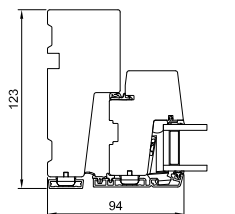

Granite (AURAPLUS only)

The colours shown cannot be reproduced exactly.

Technical information

Minimum/maximum sizes
Durability tests
Sectional details

Minimum/maximum sizes

Opening function	Minimum width	Minimum height	Maximum width	Maximum height
 Top Guided	358 mm	388 mm	1798 mm	1598 mm
 Side Hung	358 mm	358 mm	948 mm	1798 mm
 Side Guided	458mm	438 mm	998 mm	1598 mm
 Top Swing	558 mm	548 mm	1598 mm	1598 mm
 Fixed Light	250 mm	250 mm	2998 mm	2998 mm
 Tilt & turn	500 mm	510 mm	1300 mm	2400 mm

3 Vertical section sill

AURAPLUS

1 Vertical section head

2 Horizontal section jamb

3 Vertical section sill

1 Vertical section head

2 Horizontal section jamb

3 Vertical section sill