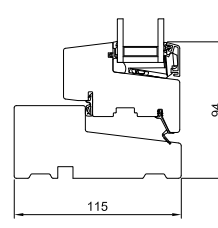

Granite (AURAPLUS only)

The colours shown cannot be reproduced exactly.

Technical information

Minimum/maximum sizes
Durability tests
Sectional details

Minimum/maximum sizes

Opening function	Minimum width	Minimum height	Maximum width	Maximum height
 Top Guided	358 mm	388 mm	1798 mm	1598 mm
 Side Hung	358 mm	358 mm	948 mm	1798 mm
 Side Guided	458mm	438 mm	998 mm	1598 mm
 Top Swing	558 mm	548 mm	1598 mm	1598 mm
 Fixed Light	250 mm	250 mm	2998 mm	2998 mm
 Tilt & turn	500 mm	510 mm	1300 mm	2400 mm

Water tightness
600PA

Sectional details

AURA

1 Vertical section head

2 Horizontal section jamb

3 Vertical section sill

1 Vertical section head

2 Horizontal section jamb

3 Vertical section sill

AURAPLUS

1 Vertical section head

2 Horizontal section jamb

3 Vertical section sill

1 Vertical section head

2 Horizontal section jamb

3 Vertical section sill