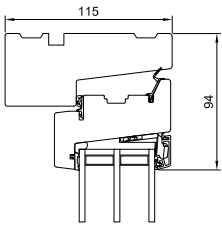

Sectional details

AURA

1 Vertical section head