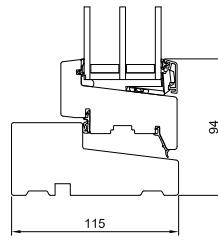

Water tightness
600PA

Sectional details

AURA

1 Vertical section head

2 Horizontal section jamb

3 Vertical section sill

1 Vertical section head

2 Horizontal section jamb

3 Vertical section sill

AURAPLUS

1 Vertical section head

2 Horizontal section jamb

3 Vertical section sill

1 Vertical section head

2 Horizontal section jamb

3 Vertical section sill