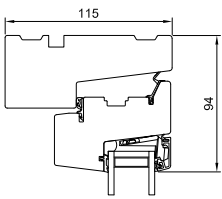

Granite (AURAPLUS only)

The colours shown cannot be reproduced exactly.

Technical information

Minimum/maximum sizes
Durability tests
Sectional details

Minimum/maximum sizes

Opening function	Minimum width	Minimum height	Maximum width	Maximum height
 Top Guided	358 mm	388 mm	1798 mm	1598 mm
 Side Hung	358 mm	358 mm	948 mm	1798 mm
 Side Guided	458mm	438 mm	998 mm	1598 mm
 Top Swing	558 mm	548 mm	1598 mm	1598 mm
 Fixed Light	250 mm	250 mm	2998 mm	2998 mm
 Tilt & turn	500 mm	510 mm	1300 mm	2400 mm

Water tightness
600PA

Sectional details

AURA

1 Vertical section head

2 Horizontal section jamb

3 Vertical section sill

1 Vertical section head

2 Horizontal section jamb