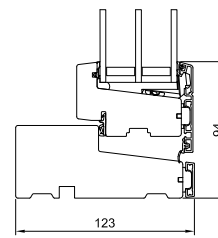

Granite (AURAPLUS only)

The colours shown cannot be reproduced exactly.

Technical information

Minimum/maximum sizes
Durability tests
Sectional details

Minimum/maximum sizes

Opening function	Minimum width	Minimum height	Maximum width	Maximum height
 Top Guided	358 mm	388 mm	1798 mm	1598 mm
 Side Hung	358 mm	358 mm	948 mm	1798 mm
 Side Guided	458mm	438 mm	998 mm	1598 mm
 Top Swing	558 mm	548 mm	1598 mm	1598 mm
 Fixed Light	250 mm	250 mm	2998 mm	2998 mm
 Tilt & turn	500 mm	510 mm	1300 mm	2400 mm

3 Vertical section sill

AURAPLUS

1 Vertical section head

2 Horizontal section jamb

3 Vertical section sill

1 Vertical section head

2 Horizontal section jamb

3 Vertical section sill