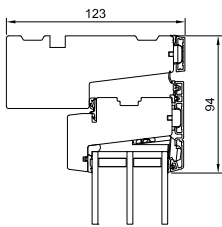

AURAPLUS

1 Vertical section head