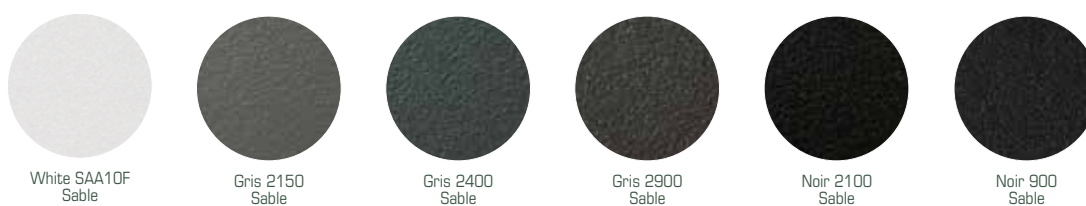

Granite (AURAPLUS only)

The colours shown cannot be reproduced exactly.