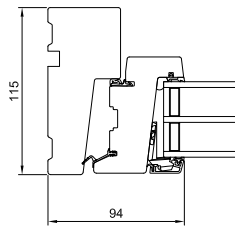

2 Horizontal section jamb