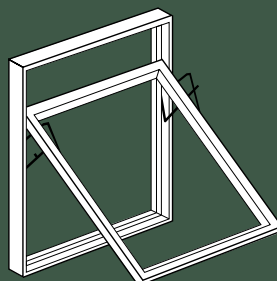

Top guided

Top Guided windows are a simple, elegant and user-friendly design. Opening is controlled by tracks and slides. When opening the window the top of the sash slides downwards as the bottom of the sash opens outwards. Adjustable friction ironmongery allows an almost infinite choice of open positions.

Top swing

In everyday operation the fully reversible window functions as a Top Guided window. However it is possible to turn the sash through 170 degrees to clean the glass from the inside.

Fixed light

Fixed Light windows are ideal wherever maximum internal light and solar heat gain is required. Fixed Lights can be fitted with trickle vents for ventilation.

Side guided

Side Guided windows are controlled by tracks and slides that allow the window to be fixed in any open position. However, when opened, the hinge side of the sash moves toward the middle to create an opening that allows the glass to be cleaned from the inside.