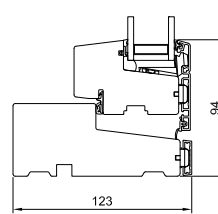

Granite (AURAPLUS only)

The colours shown cannot be reproduced exactly.

Technical information

Minimum/maximum sizes
Durability tests
Sectional details

Minimum/maximum sizes

Opening function	Minimum width	Minimum height	Maximum width	Maximum height
 Top Guided	358 mm	388 mm	1798 mm	1598 mm
 Side Hung	358 mm	358 mm	948 mm	1798 mm
 Side Guided	458mm	438 mm	998 mm	1598 mm
 Top Swing	558 mm	548 mm	1598 mm	1598 mm
 Fixed Light	250 mm	250 mm	2998 mm	2998 mm
 Tilt & turn	500 mm	510 mm	1300 mm	2400 mm

3 Vertical section sill

AURAPLUS

1 Vertical section head

2 Horizontal section jamb

3 Vertical section sill

1 Vertical section head

2 Horizontal section jamb

3 Vertical section sill