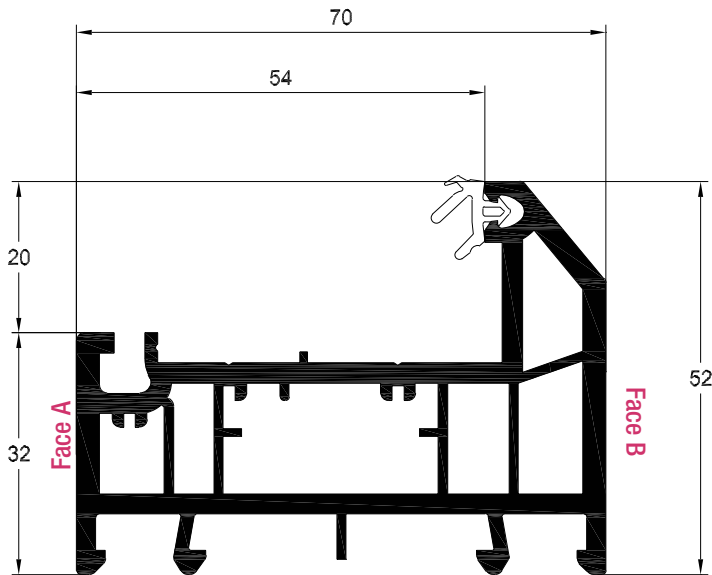

Where profiles are symmetrical there is no need to distinguish between faces, therefore only variant 721, 221 or 321 is needed. Please refer to ordering guide for standard lengths, pack quantities and confirmation of Article Nos & Variant Nos together with standard/non standard status.

*** DENOTES AVAILABLE AS A SPECIAL ORDER - NOT A STANDARD STOCK ITEM - PLEASE REFER TO SALES OFFICES FOR MINIMUM QUANTITIES, LEAD TIMES AND PRICES.**

REHAU TOTAL70c

OUTER FRAMES

Slim Outer Frame 52mm (6 Chamber)
White Profile Art. No. 546845