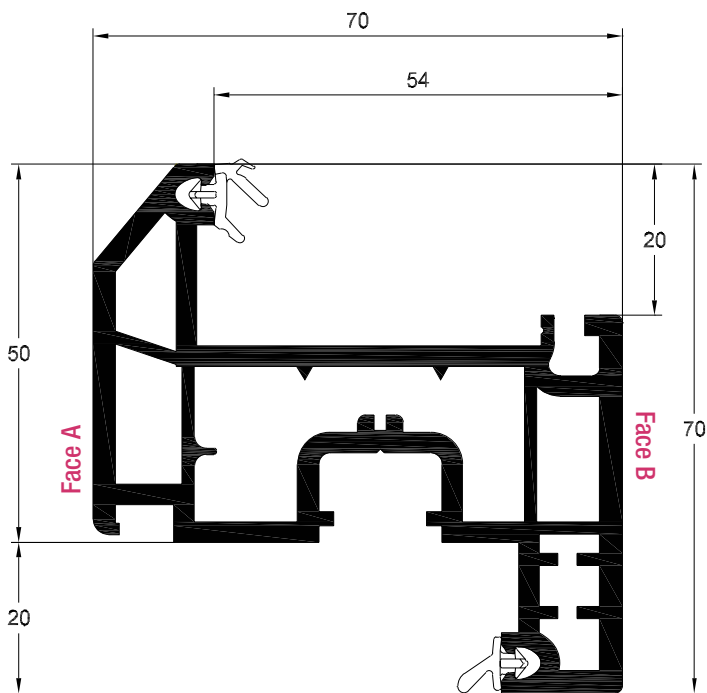

REHAU TOTAL70c

CASEMENT SASHES

Casement Z Sash
White Profile Art. No. 546066
Laminated Profile Art. No. 576247

	261938*	287786
	1.5mm	1mm
ix	1.66	1.26
ly	0.29	0.24

*Special order (allows for maximum sizes to be achieved)

Tilt and Turn Sash 70mm
White Profile Art. No. 546776
Laminated Profile Art. No. 576776

	287779
	1mm
ix	1.91
ly	0.23