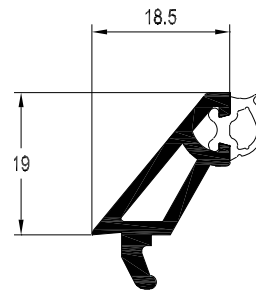

Co-extruded Glazing Bead 18.5mm
White Art. No. 546132
Laminated Art. No. 576132

FOR 32MM SEALED UNITS