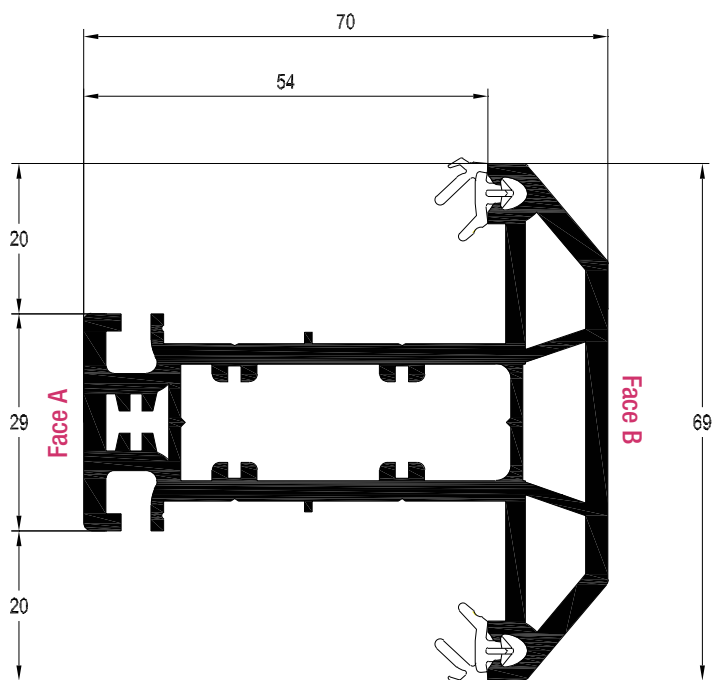

REHAU TOTAL70c

TRANSOM / MULLIONS

Slim Transom / Mullion T 69mm
White Profile Art. No. 546085
Laminated Profile Art. No. 576265

	261748	249838	261948
	2mm	1mm	Aluminium
ix	3.06	1.77	4.18
ly	0.27	0.14	0.3

261748 - 42 x 10

249838 - 42 x 10

261948 - 42 x 10