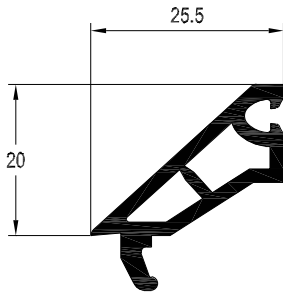

REHAU TOTAL70c

GLAZING BEADS

FOR SINGLE GLAZING

Non Co-extruded Glazing Bead 25.5mm
White Art. No. 546110
Laminated Art. No. 576290*

FOR 20MM SEALED UNITS