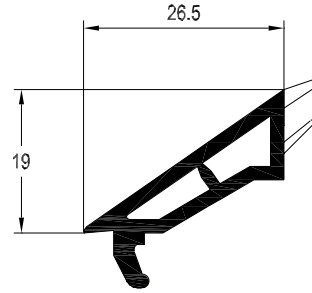

Co-extruded Glazing Bead 26.5mm
White Art. No. 546150
Laminated Art. No. 576330

FOR 24MM SEALED UNITS