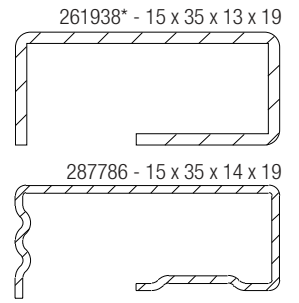

261968* - 20 x 35 x 20 x 19

287777 - 35 x 20 x 19

REHAU TOTAL70c

CASEMENT SASHES

Casement Z Sash
 White Profile Art. No. 546066
 Laminated Profile Art. No. 576247

	261938*	287786
	1.5mm	1mm
ix	1.66	1.26
ly	0.29	0.24