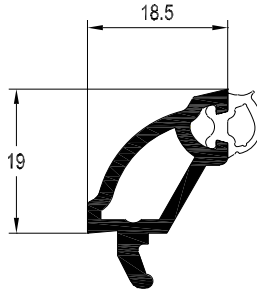

Co-extruded Glazing Bead 18.5mm
White Art. No. 546572
Laminated Art. No. 576572