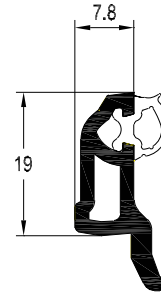

Co-extruded Glazing Bead 7.8mm
White Art. No. 546860
Laminated Art. No. 586865

FOR EXTERNAL GLAZING