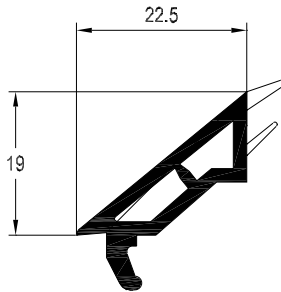

Co-extruded Glazing Bead 22.5mm
White Art. No. 546140
Laminated Art. No. 576320

FOR 28MM SEALED UNITS