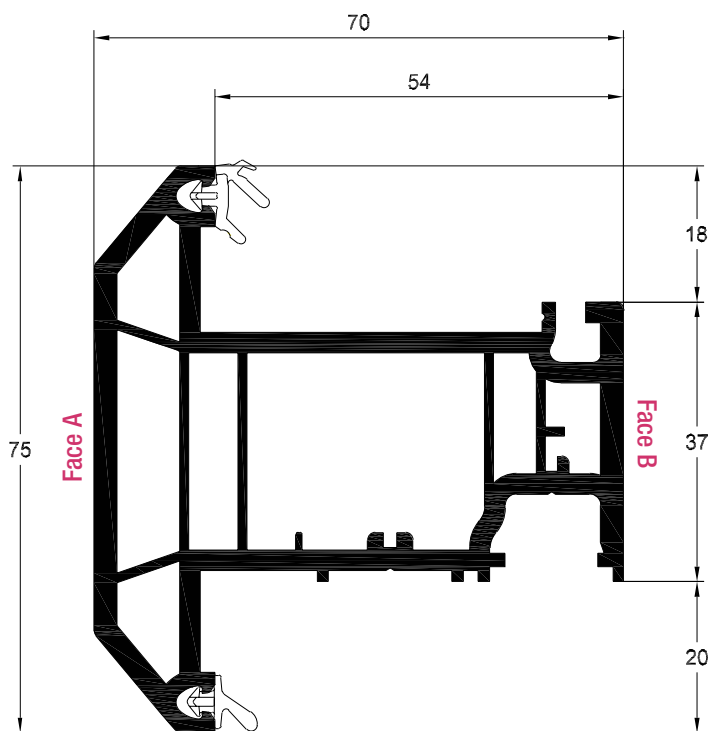

261958 - 42 x 30

249848 - 42 x 30

200327 - 42 x 30 x 30 x 18

REHAU TOTAL70c

CASEMENT SASHES

Casement T Sash 75mm (5 chamber)

White Profile Art. No. 546855

Laminated Profile Art. No. 586855