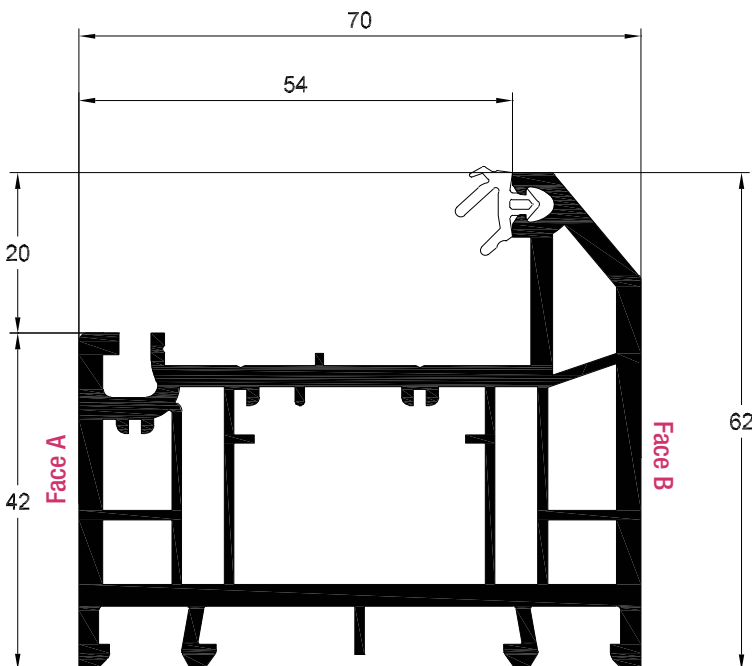

*** DENOTES AVAILABLE AS A SPECIAL ORDER - NOT A STANDARD STOCK ITEM - PLEASE REFER TO SALES OFFICES FOR MINIMUM QUANTITIES, LEAD TIMES AND PRICES.**

REHAU TOTAL70c

OUTER FRAMES

Slim Outer Frame 52mm (6 Chamber)
White Profile Art. No. 546845

Slim Outer Frame 52mm (5 Chamber)
White Profile Art. No. 546815
Laminated Profile Art. No. 586815

	216391	318555
	1.5mm	1mm
lx	0.61	0.13
ly	0.17	0.46

216391 - 25 x 11
318555 - 25 x 11

Intermediate Outer Frame 62mm (5 Chamber)
White Profile Art. No. 546825
Laminated Profile Art. No. 586825