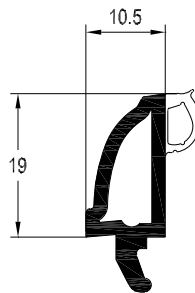

Co-extruded Glazing Bead 10.5mm
White Art. No. 503720
Laminated Art. No. 573720*

FOR 44MM SEALED UNITS