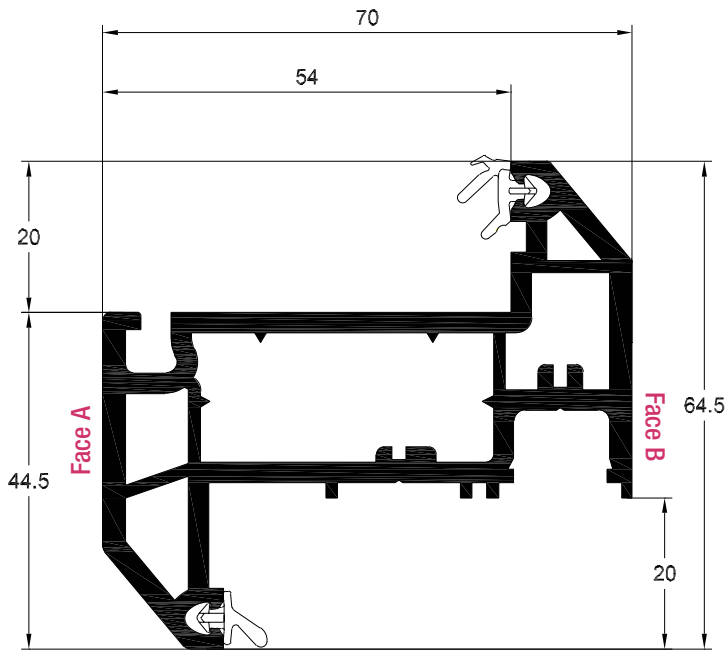

261968* - 20 x 35 x 20 x 19

287777 - 35 x 20 x 19

REHAU TOTAL70c

CASEMENT SASHES

Casement Z Sash
 White Profile Art. No. 546066
 Laminated Profile Art. No. 576247

	261938*	287786
	1.5mm	1mm
ix	1.66	1.26
ly	0.29	0.24

*Special order (allows for maximum sizes to be achieved)

Tilt and Turn Sash 70mm
 White Profile Art. No. 546776
 Laminated Profile Art. No. 576776

	287779
	1mm
ix	1.91
ly	0.23

REHAU TOTAL70c

DOOR SASHES

Door T Sash / Midrail 105.5mm
 White Profile Art. No. 546635
 Laminated Profile Art. No. 576635