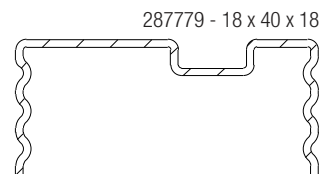

Tilt and Turn Sash 70mm
White Profile Art. No. 546776
Laminated Profile Art. No. 576776

	287779
	1mm
ix	1.91
ly	0.23