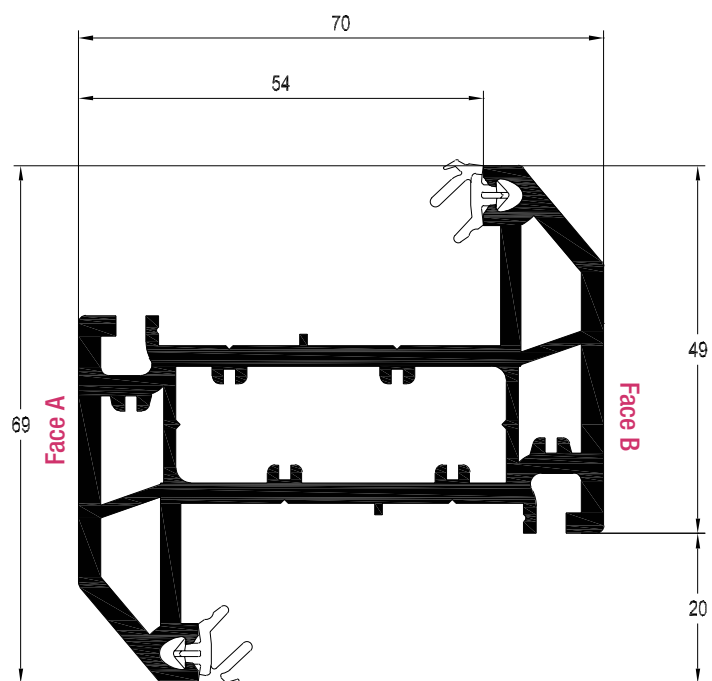

Slim Transom / Mullion Z 69mm
White Profile Art. No. 546095
Laminated Profile Art. No. 576275

	261748	249838	261948
	2mm	1mm	Aluminium
ix	3.06	1.77	4.18
ly	0.27	0.14	0.3

261748 - 42 x 10

249838 - 42 x 10

261948 - 42 x 10