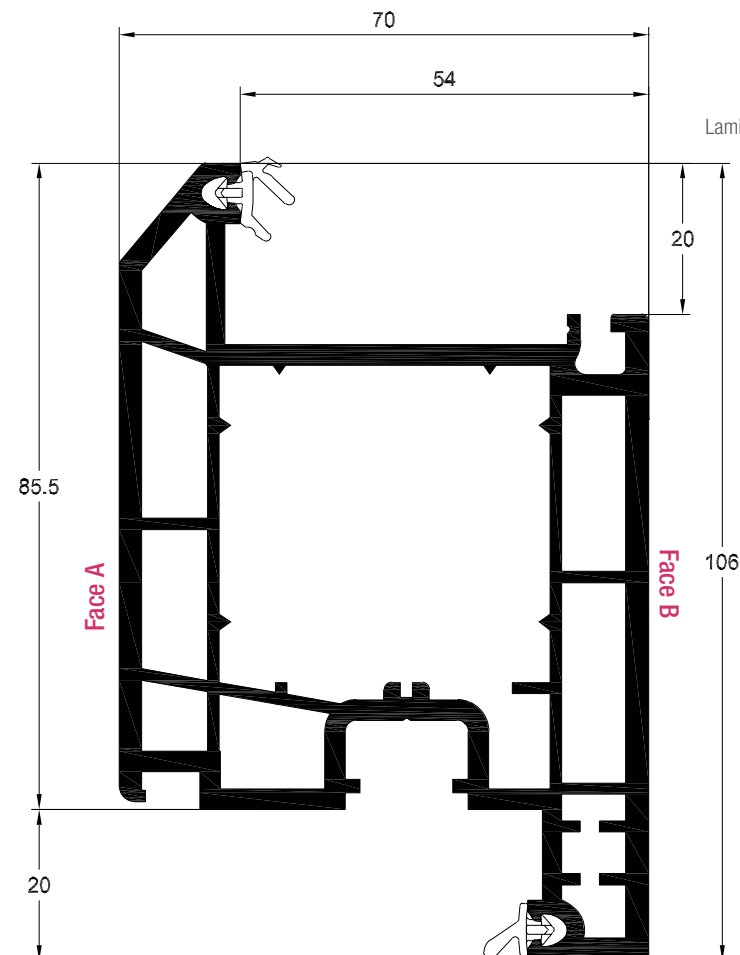

287787 - 40 x 40 x 40 x 12

Pre-routed 287789 - 40 x 40 x 40 x 12

258841 - 40 x 40 (welded)

200374 - 40 x 40

Door Z Sash 105.5mm
 White Profile Art. No. 546625
 Laminated Profile Art. No. 576625

REHAU TOTAL70c