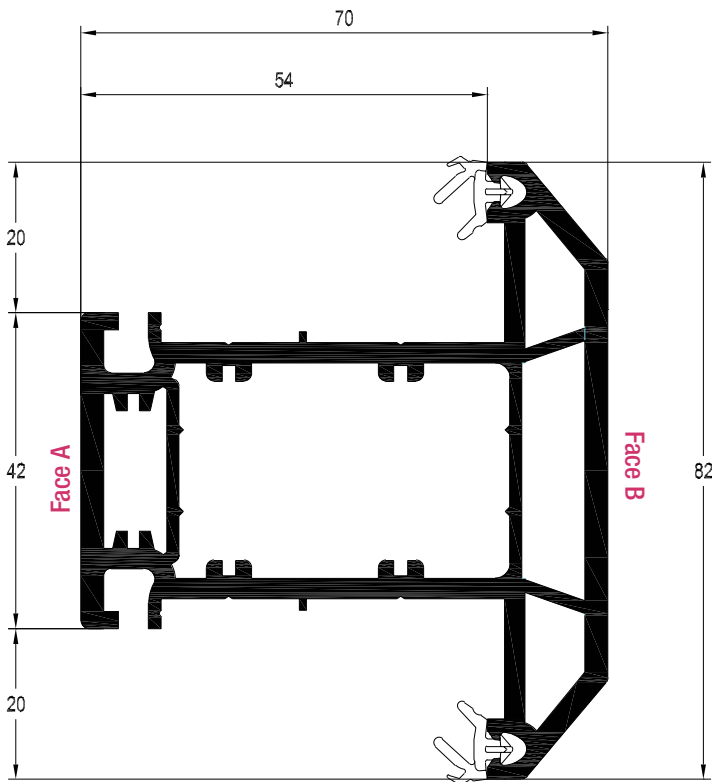

261748 - 42 x 10

249838 - 42 x 10

261948 - 42 x 10

REHAU TOTAL70c

TRANSOM / MULLIONS

Large Transom / Mullion T 82mm
 White Profile Art. No. 546475
 Laminated Profile Art. No. 576026

	261738	287776	200347
	2.5mm	2mm	2.5mm
lx	6.06	5.14	4.70
ly	2.33	2.0	2.11

261738 - 42 x 23

287776 - 42 x 23

200347 - 42 x 30 x 23

Large Transom / Mullion Z 82mm
 White Profile Art. No. 546465
 Laminated Profile Art. No. 576046

	261738	287776
	2.5mm	2mm
lx	6.06	5.14
ly	2.33	2.0

261738 - 42 x 23