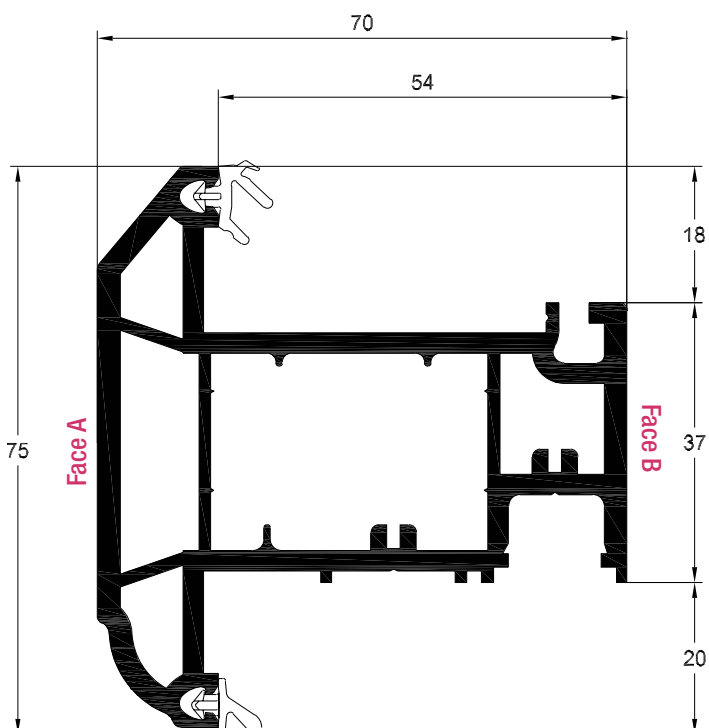

Part Sculptured Casement T Sash 75mm

White Profile Art. No. 546586

Laminated Profile Art. No. 576267

	261968*	287777
	1.5mm	1mm
lx	2.15	1.65
ly	0.77	0.58

261968* - 20 x 35 x 20 x 19

287777 - 35 x 20 x 19