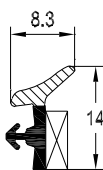

Glazing Seal
Art. No. 576130
RAUSECUR
Security Gasket - Black