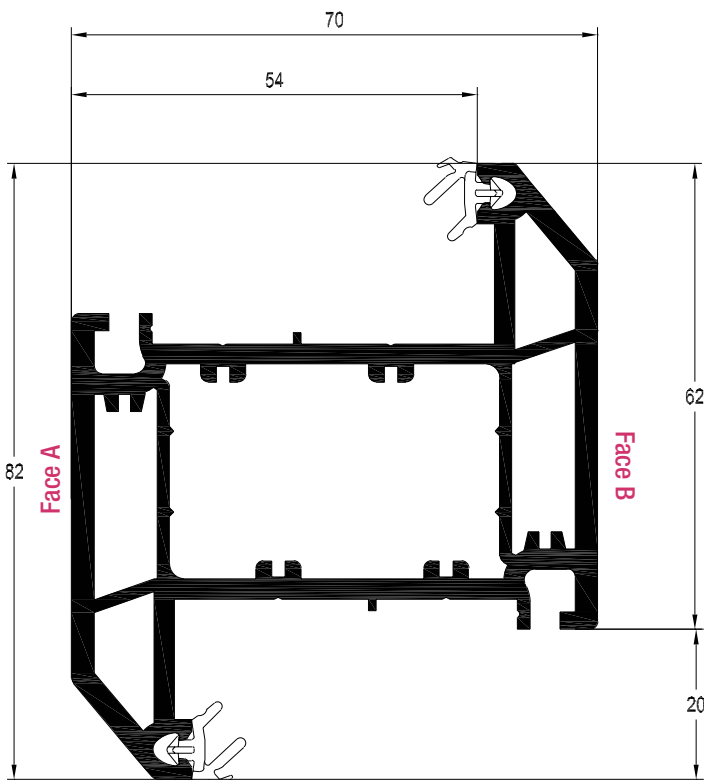

261748 - 42 x 10

249838 - 42 x 10

261948 - 42 x 10

REHAU TOTAL70c

TRANSOM / MULLIONS

Large Transom / Mullion T 82mm
 White Profile Art. No. 546475
 Laminated Profile Art. No. 576026

	261738	287776	200347
	2.5mm	2mm	2.5mm
lx	6.06	5.14	4.70
ly	2.33	2.0	2.11

261738 - 42 x 23

287776 - 42 x 23

200347 - 42 x 30 x 23

Large Transom / Mullion Z 82mm
 White Profile Art. No. 546465
 Laminated Profile Art. No. 576046

	261738	287776
	2.5mm	2mm
lx	6.06	5.14
ly	2.33	2.0

261738 - 42 x 23