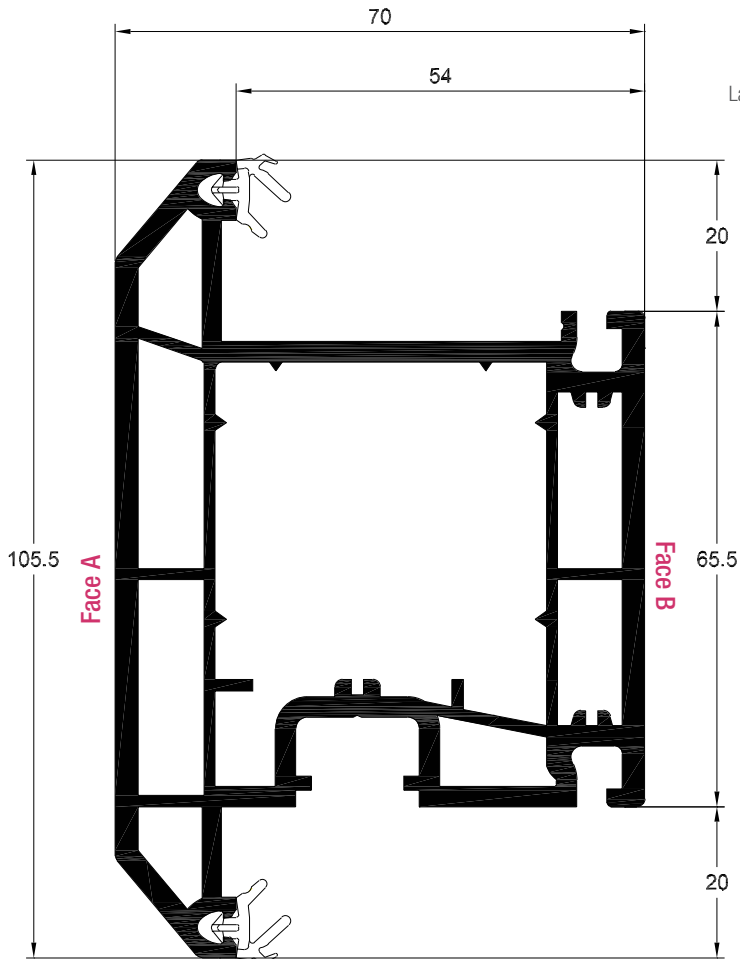

*Special order (allows for maximum sizes to be achieved)

Tilt and Turn Sash 70mm
 White Profile Art. No. 546776
 Laminated Profile Art. No. 576776

	287779
	1mm
ix	1.91
ly	0.23

REHAU TOTAL70c

DOOR SASHES

Door T Sash / Midrail 105.5mm
 White Profile Art. No. 546635
 Laminated Profile Art. No. 576635