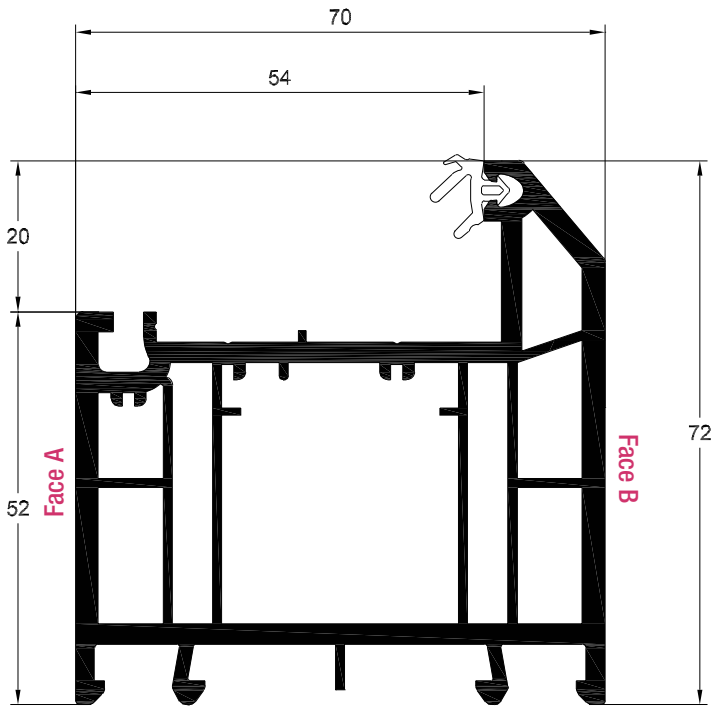

Slim Outer Frame 52mm (5 Chamber)
White Profile Art. No. 546815
Laminated Profile Art. No. 586815

	216391	318555
	1.5mm	1mm
lx	0.61	0.13
ly	0.17	0.46

216391 - 25 x 11
318555 - 25 x 11

Intermediate Outer Frame 62mm (5 Chamber)
White Profile Art. No. 546825
Laminated Profile Art. No. 586825

	216392	318565
	1.5mm	1mm
lx	1.03	0.58
ly	0.80	0.75

216392 - 25 x 21
318565 - 25 x 21

REHAU TOTAL70c

OUTER FRAMES

Universal Outer Frame 72mm (5 Chamber)
 White Profile Art. No. 546835
 Laminated Profile Art. No. 586835