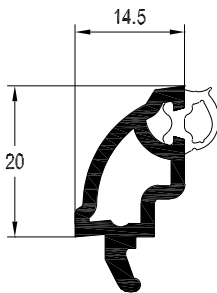

FOR 28MM SEALED UNITS

Co-extruded Glazing Bead 18.5mm
White Art. No. 546572
Laminated Art. No. 576572

Co-extruded Glazing Bead 18.5mm
White Art. No. 546132
Laminated Art. No. 576132

FOR 32MM SEALED UNITS