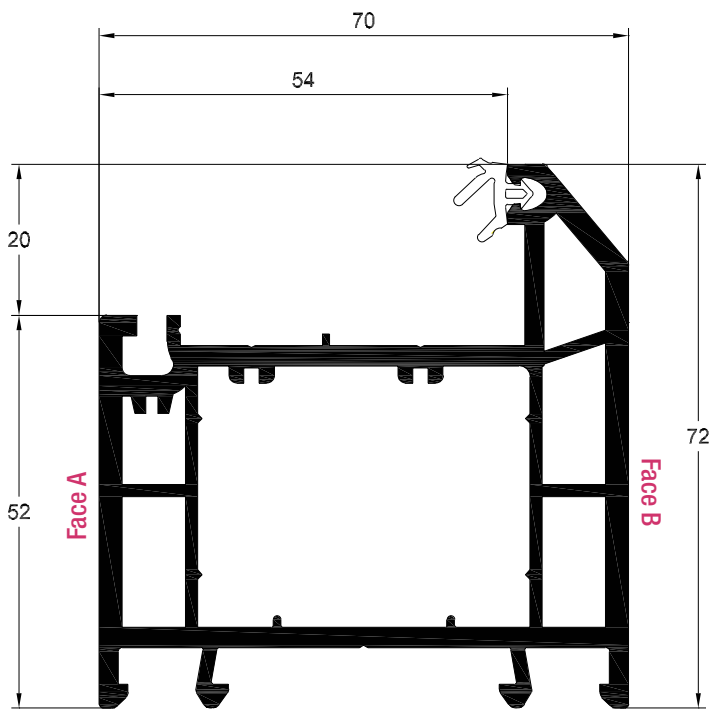

REHAU TOTAL70c

OUTER FRAMES

Universal Outer Frame 72mm (5 Chamber)
White Profile Art. No. 546835
Laminated Profile Art. No. 586835

	216393	318575
	1.5mm	1mm
lx	1.44	1.45
ly	2.0	1.03

216393 - 25 x 31
318575 - 25 x 31

Universal Outer Frame 72mm
White Profile Art. No. 546185

	261958	249848	200327
	1.5mm	1mm	1.5mm
lx	4.87	3.45	3.98
ly	2.93	1.75	2.56

261958 - 42 x 30

249848 - 42 x 30

200327 - 42 x 30 x 30 x 18